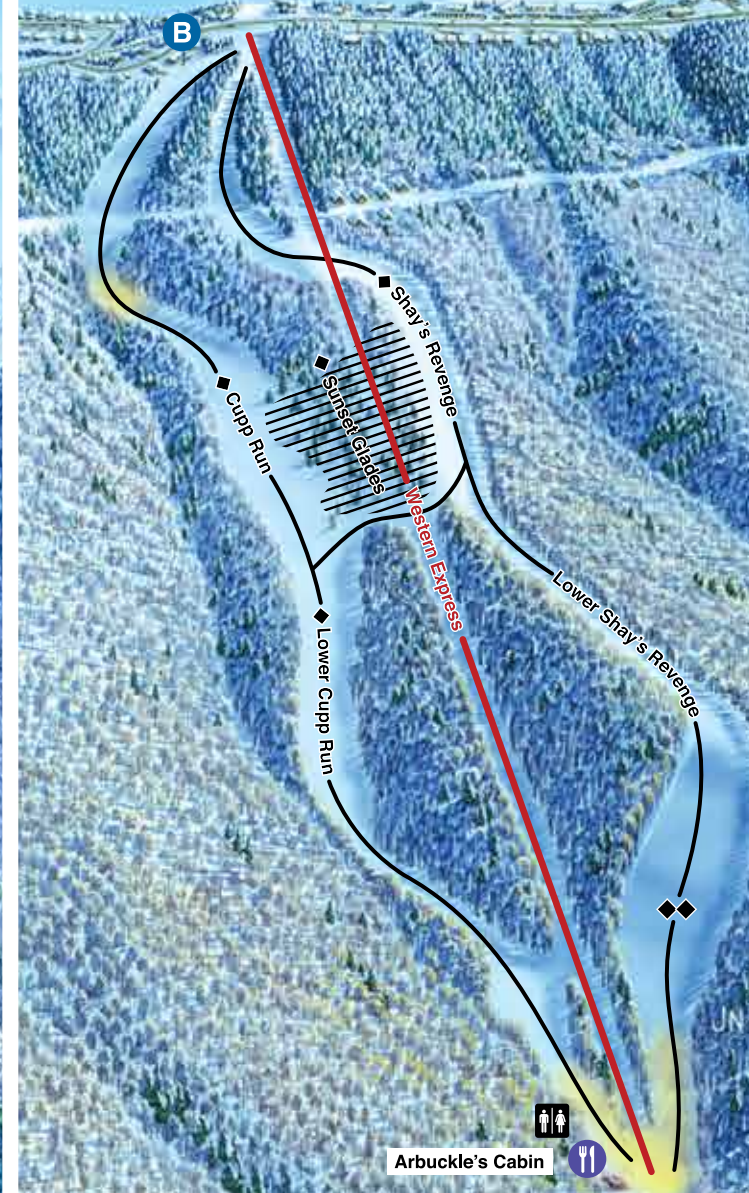

SNOWSHOE BASIN

WESTERN TERRITORY

Located across the street from the Powder Monkey lift.

Easier	Uphill Routes	Ski & Snowboard School
More Difficult	Tubing Terrain	Pre-Ski School
Most Difficult	Gladed Terrain	Adaptive Sports Center
Extremely Difficult	Terrain Based Learning™	Ski Patrol/First Aid
Terrain Park	Slow Skiing Area	Dining
		Restrooms
		Slopeside Dining
		Bus Stop
		Kids World

Degree of difficulty designations are relative to Snowshoe Mountain only. Start small and work your way up.

Map is a conceptual rendering and not to scale

SILVER CREEK

WESTERN TERRITORY

Arbuckle's Cabin